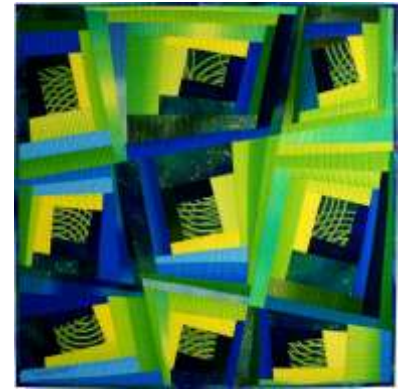

## Cattywampus Log Cabin #4

- DESIGNED, PIECED, AND QUILTED BY: Caryl Bryer Fallert
- DATE: 2012
- SIZE: 30" x 30" (76 cm x 76 cm)
- COLORS: Blue, green, yellow
- MATERIALS: Fabric: 100% cotton, Batting: 50% cotton / 50% bamboo
- TECHNIQUES: Machine pieced, and quilted
- IDENTIFYING MARKS: Signature & label
- OWNER: Caryl Bryer Fallert
- PHOTO: Caryl Bryer Fallert
- PRICE: \$1850.00

### *Design Concept & Process:*

I have always loved traditional log cabin quilts, but wasn't interested in making one in a traditional way. This quilt was constructed like a traditional log cabin except that none of the blocks are square. Instead of using a rectangular grid I drew lines at various angles so the blocks became quadrilaterals of different sizes and shapes.

The center fabric squares are a commercial novelty print, and the other fabrics used in this quilt are all from the "Gradations" collection, which I designed for Benartex.