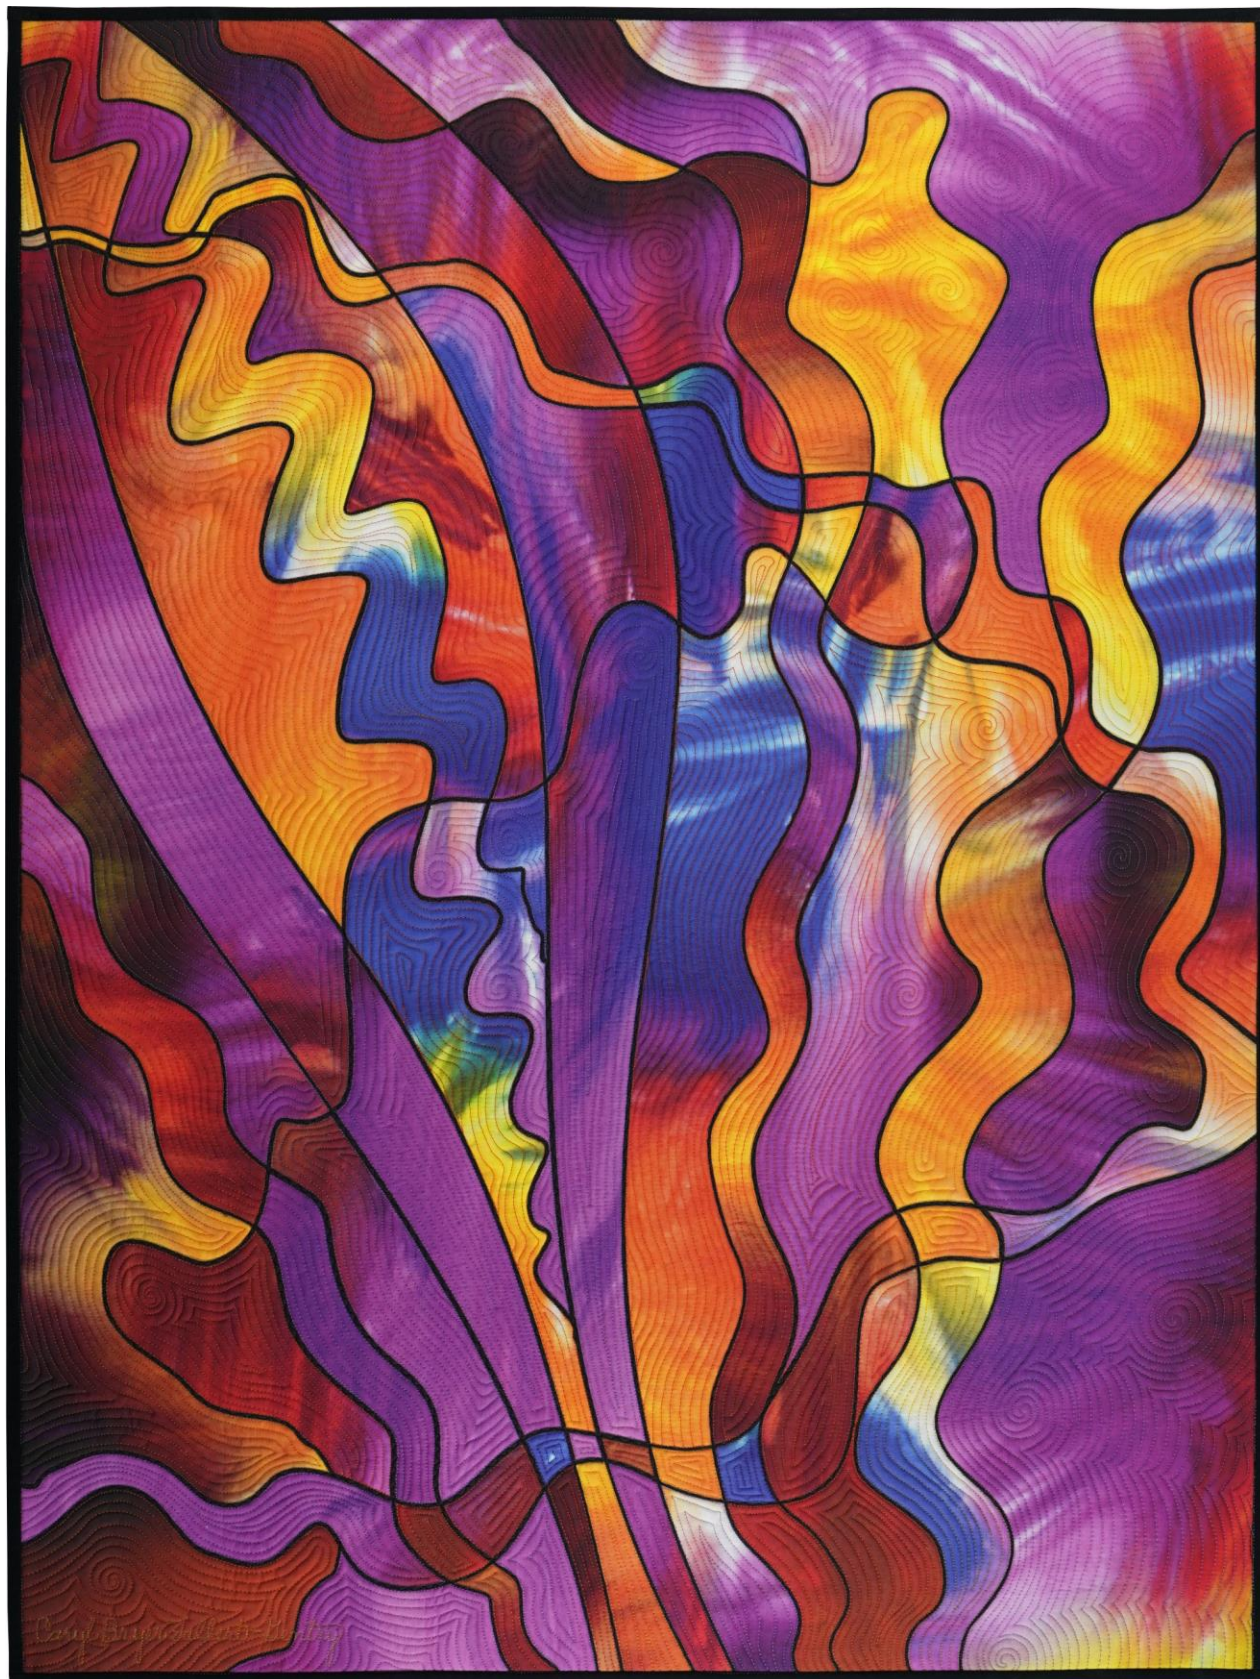

CARYL BRYER FALLERT-GENTRY • QUILT ART RECORD

Bryerpatch Studio • 10 Baycliff Pl. • Port Townsend, WA 98368 • caryl@bryerpatch.com • www.bryerpatch.com

Conflagration • 30" x 40" • Copyright © 2024 Caryl Bryer Fallert-Gentry • www.bryerpatch.com