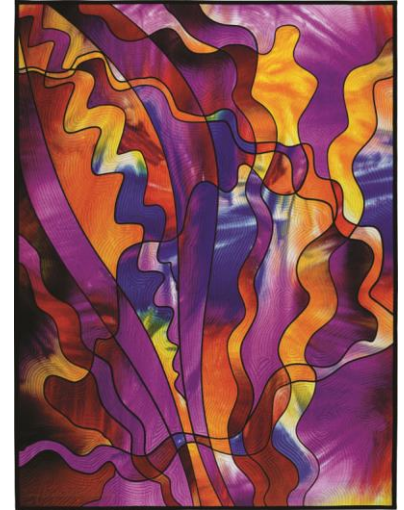

Conflagration

- DESIGN & QUILTING BY: Caryl Bryer Fallert-Gentry
- DATE 2024
- SIZE: 30" wide X 30" high
- MATERIALS: Fabric: 100% cotton • Batting: 50% cotton / 50% bamboo • Thread: polyester & acrylic
- TECHNIQUES: Dye painting, digital painting, digital printing, machine quilting
- IDENTIFYING MARKS: Signature & label
- PHOTO: Caryl Bryer Fallert-Gentry
- PRICE: \$4300.00

Design Concept & Process:

The design for Conflagration began with a doodle, which was hand-drawn with a stylus, directly on the touch-screen of my Microsoft Surface Computer using Corel Draw. I used a trace program to turn it into separate shapes. I took a photo of one of the fabrics I dye-painted twenty years ago and used different sections of the image to fill the various shapes in my design, resizing them, rotating them, and mirror imaging them to create the final composition. I liked the black outlines of the shapes and made them thicker, so they would show up from a distance. Once I had turned the whole design into a bitmap, I used a hue function to alter the colors in four different ways. All four color-ways were printed on cotton fabric by Spoonflower.

Conflagration is the second of the four panels I quilted, using several different colors of polyester and acrylic thread. The quilting lines follow the contours of the shapes with a spiral thrown in here and there. The finished quilt, in these colors, reminded me of fire, therefore the title. The quilt is finished with a black binding. The backing fabric is from my Glacier Park collection, which I designed for Benartex in 2003.