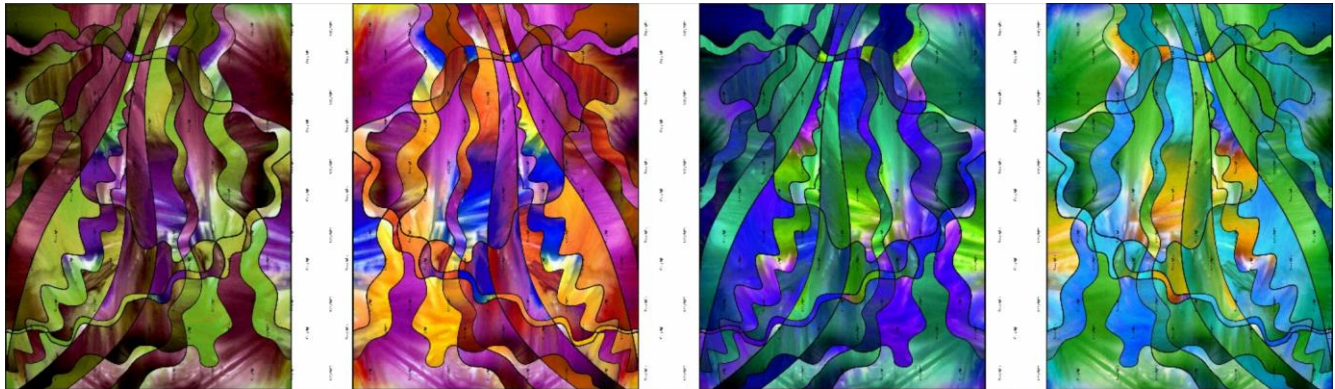

Conflagration

- DESIGN & QUILTING BY: Caryl Bryer Fallert-Gentry
- DATE 2024
- SIZE: 30" wide X 30" high
- MATERIALS: Fabric: 100% cotton • Batting: 50% cotton / 50% bamboo • Thread: polyester & acrylic
- TECHNIQUES: Dye painting, digital painting, digital printing, machine quilting
- IDENTIFYING MARKS: Signature & label
- PHOTO: Caryl Bryer Fallert-Gentry
- PRICE: \$4300.00

Design Concept & Process:

The design for Conflagration began with a doodle, which was hand-drawn with a stylus, directly on the touch-screen of my Microsoft Surface Computer using Corel Draw. I used a trace program to turn it into separate shapes. I took a photo of one of the fabrics I dye-painted twenty years ago and used different sections of the image to fill the various shapes in my design, resizing them, rotating them, and mirror imaging them to create the final composition. I liked the black outlines of the shapes and made them thicker, so they would show up from a distance. Once I had turned the whole design into a bitmap, I used a hue function to alter the colors in four different ways. All four color-ways were printed on cotton fabric by Spoonflower.

Conflagration is the second of the four panels I quilted, using several different colors of polyester and acrylic thread. The quilting lines follow the contours of the shapes with a spiral thrown in here and there. The finished quilt, in these colors, reminded me of fire, therefore the title. The quilt is finished with a black binding. The backing fabric is from my Glacier Park collection, which I designed for Benartex in 2003.