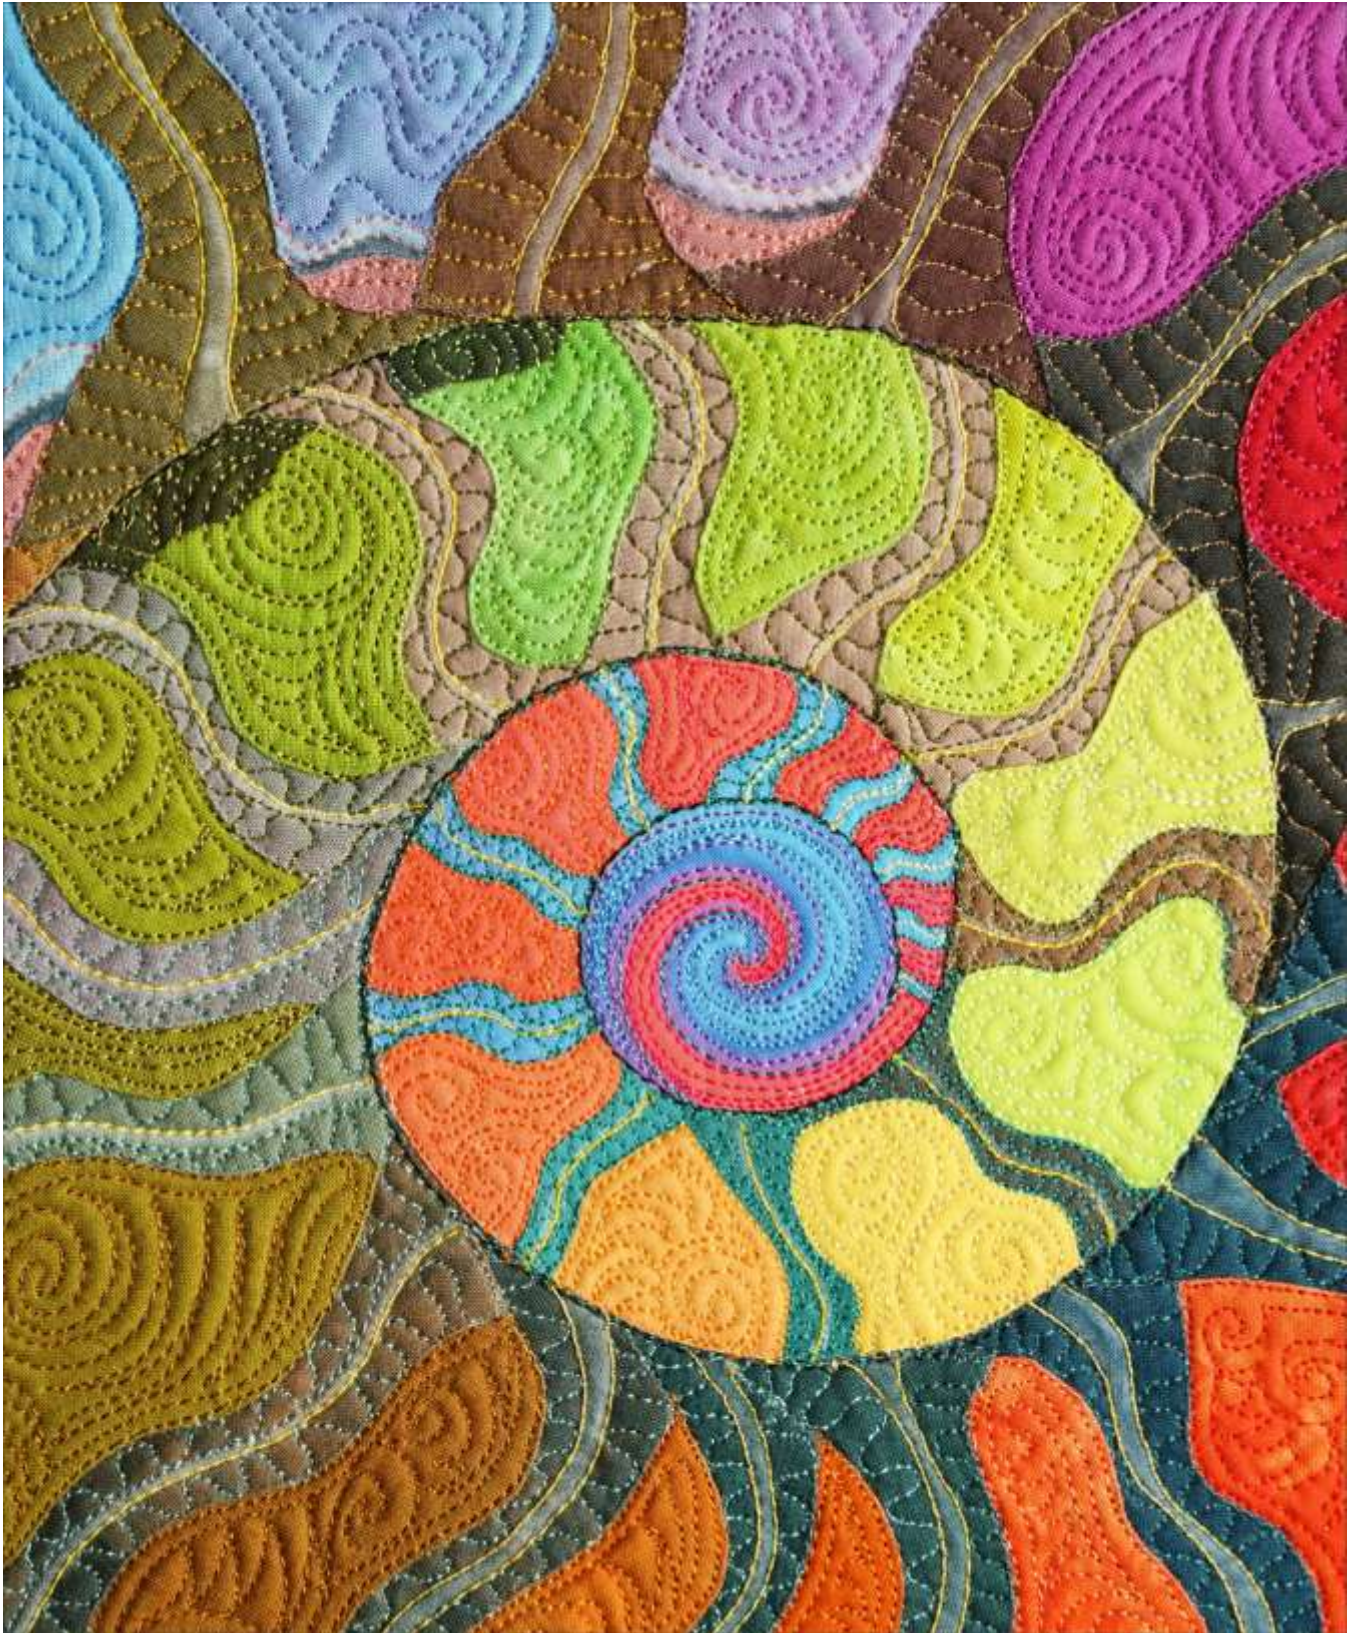

CARYL BRYER FALLERT-GENTRY • QUILT ART RECORD

Bryerpatch Studio • 10 Baycliff Pl. • Port Townsend, WA 98368 • caryl@bryerpatch.com • www.bryerpatch.com

Fossil Fantasy #1 (detail) • 30" x 44" • Copyright 2016 Caryl Bryer Fallert-Gentry • Bryerpatch Studio • www.bryerpatch.com