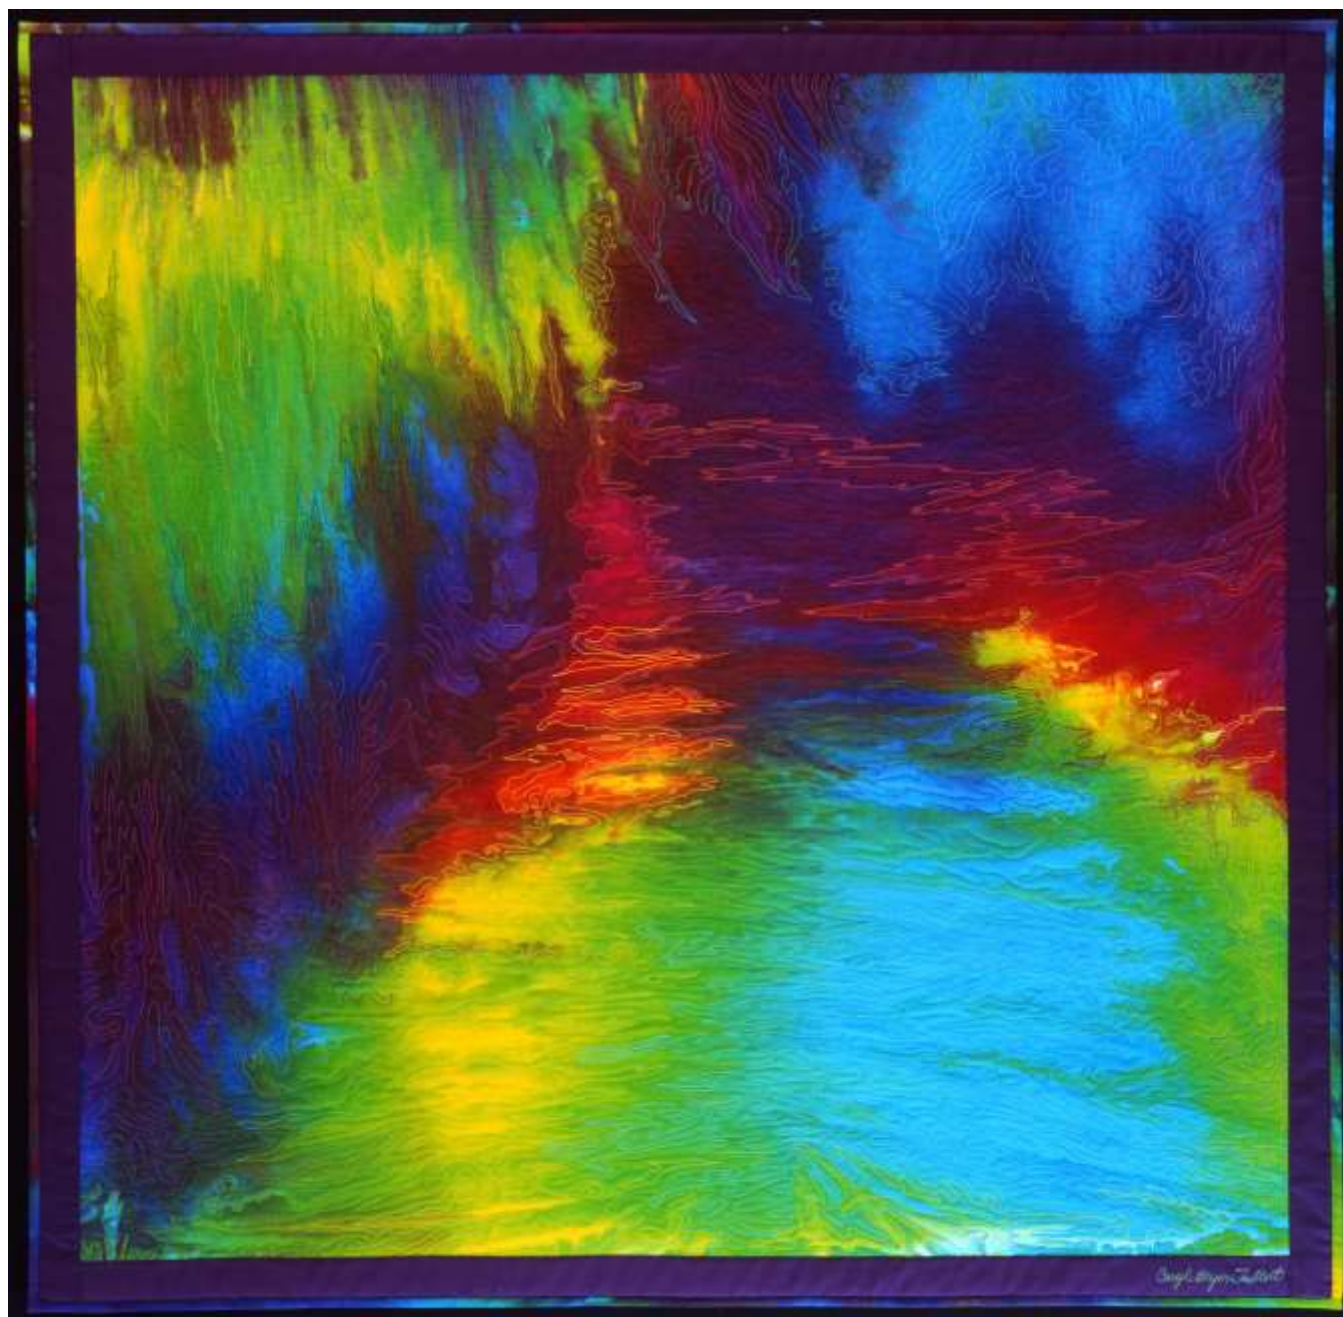

CARYL BRYER FALLERT-GENTRY • QUILT ART RECORD

Bryerpatch Studio • 10 Baycliff Pl. • Port Townsend, WA 98368 • caryl@bryerpatch.com • www.bryerpatch.com

Pond at Dusk • 43" x 44" • Copyright © 1995 Caryl Bryer Fallert • www.bryerpatch.com