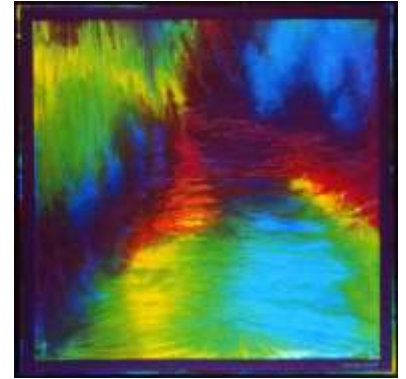

## Pond at Dusk

- DESIGNED, PAINTED, AND QUILTED BY: Caryl Bryer Fallert
- DATE: 1995
- SIZE: 43.5" high x 44" wide
- COLORS: green, red, and purple
- MATERIALS: 100% cotton fabric / Cotton Classic batting
- CARE: Dry clean or hand wash in tepid water
- TECHNIQUES: Dye painted, machine quilted
- IDENTIFYING MARKS: Signature & label
- OWNER: Private collection
- PHOTO: Caryl Bryer Fallert

### *Design Concept & Process:*

This is one of a series of whole cloth quilts exploring spontaneous designs, created by painting fabric with fiber reactive dye, then quilting the design to give it definition and relief. The design of this fabric painting reminded me of evening at the pond on our farm in Missouri, with the setting sun reflecting on the water. The fabric was quilted heavily by machine in a freeform pattern with no marking of the quilt top. Most of the quilting was done with #30 cotton top stitching thread. However in several areas, fluorescent polyester thread was used to accentuate the reflective quality of the water. The machine quilting is a major design element in this piece, providing a foreground dimension that echoes the patterns of the liquid dyes as they flow together on the cloth.