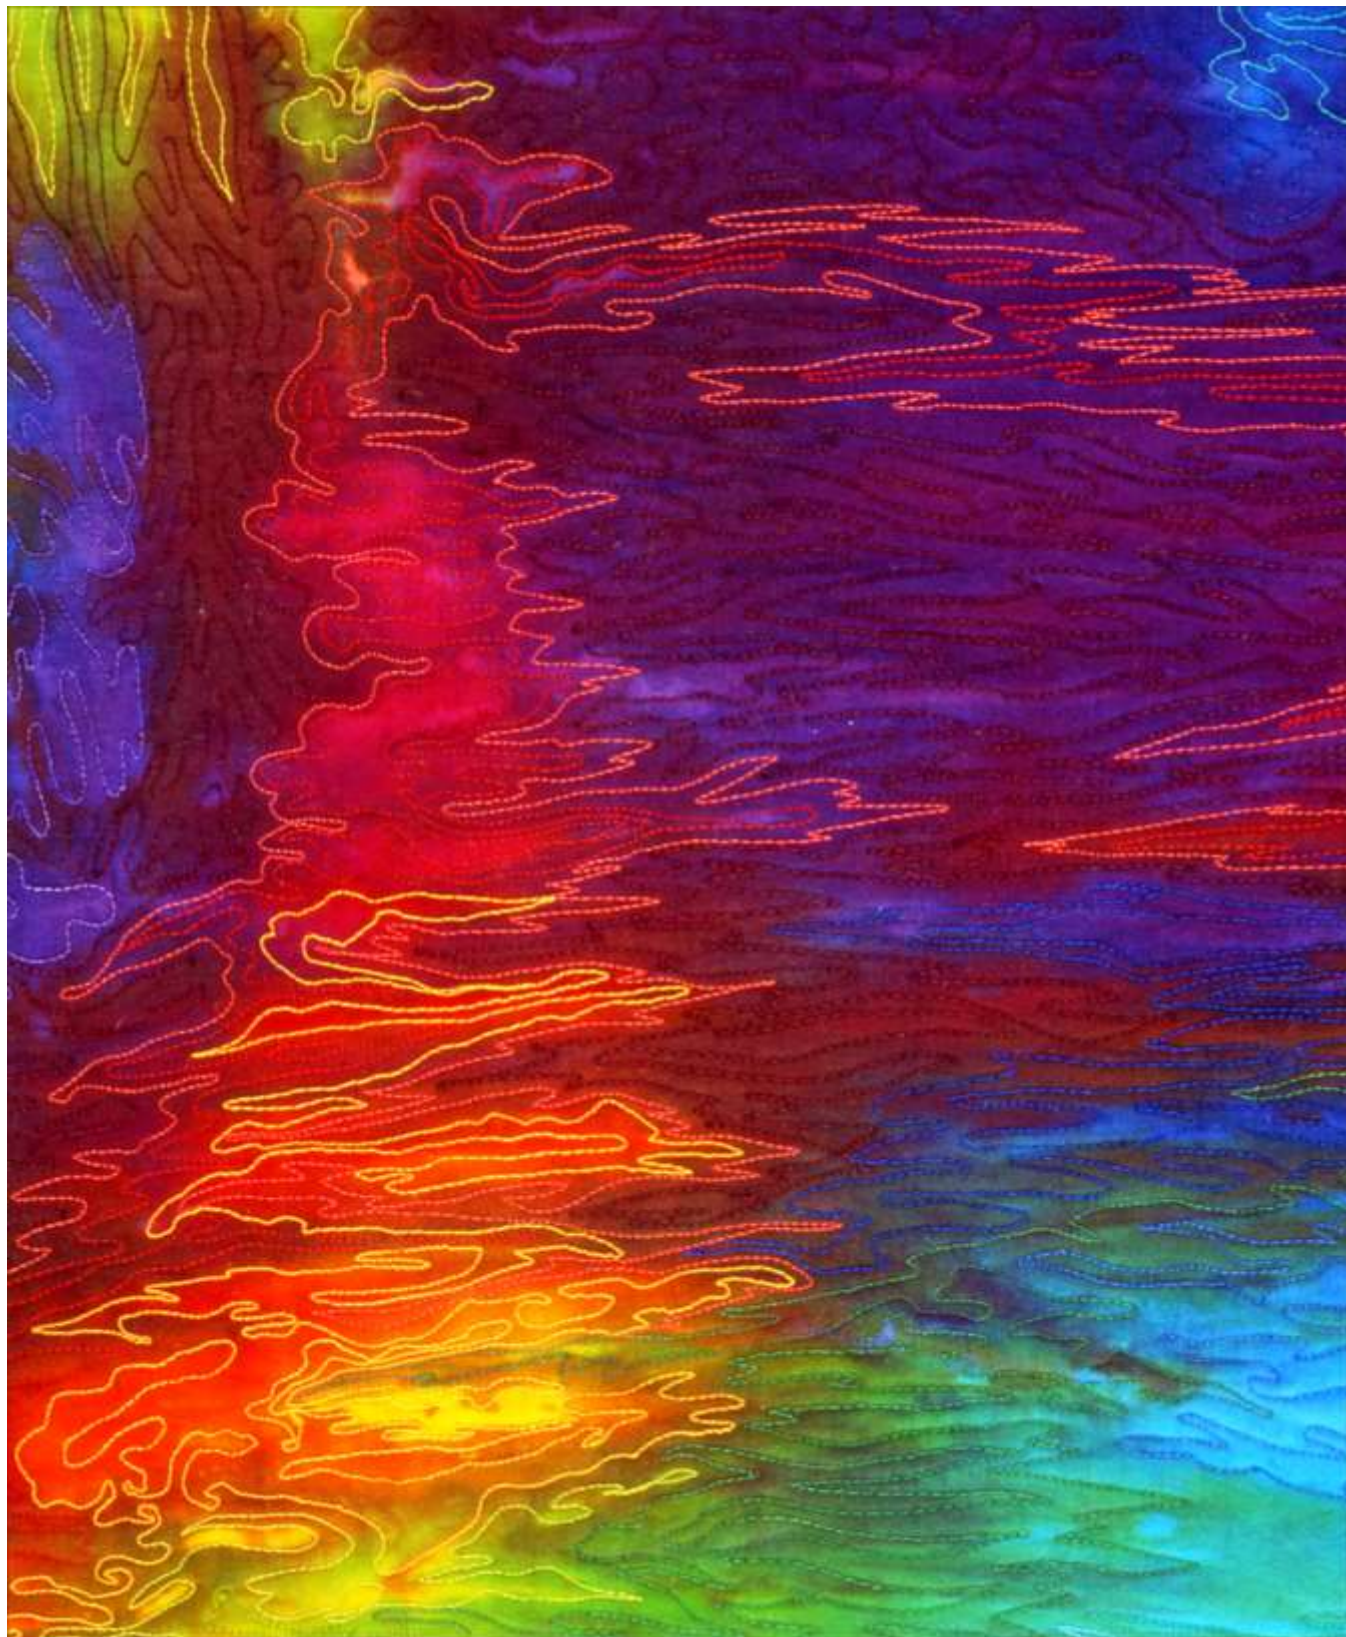

CARYL BRYER FALLERT-GENTRY • QUILT ART RECORD

Bryerpatch Studio • 10 Baycliff Pl. • Port Townsend, WA 98368 • caryl@bryerpatch.com • www.bryerpatch.com

Pond at Dusk (detail) • 43" x 44" • Copyright © 1995 Caryl Bryer Fallert • www.bryerpatch.com