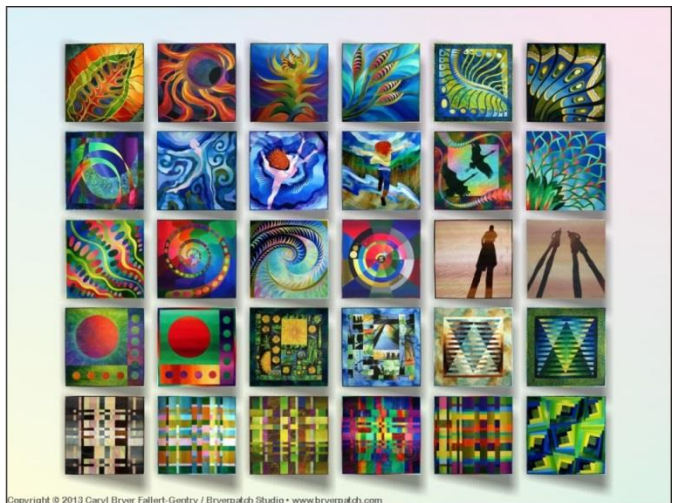

Bryerpatch Studio

Fine Art Quilts by Caryl Bryer Fallert-Gentry

30 Quilt for 30 Years

60 minutes • inspiration • design • process

Description:

Caryl shares how she got started in quilting 30 years ago and talks about the 30 new quilts in her special exhibition, which she has made to celebrate. Caryl's whole creative process will be shown from start to finish, including details about her techniques for joining curved seams, machine quilting and more.

Room Setup:

I will provide my own projector if a digital projector if it is not available at your facility.

You will need to provide

1. Podium or music stand for notes
2. Projector stand and small table next to podium for computer.
3. Electrical connection
4. Large screen so everyone can see from the back of the room
5. Sound system (lavaliere mike preferred) for audiences of more than 30 people.
6. Table for setting up a display.

Fee:

30 to 60 minute lecture $500.00

Through May, 2014: 502 N. 5th St. • Paducah KY 42001 • 270-444-8040 • caryl@bryerpatch.com • www.bryerpatch.com
May-July, 2014: 201 Kala Heights Dr. • Port Townsend, WA 98368 • caryl@bryerpatch.com • www.bryerpatch.com
After June: 2014: 10 Baycliff Place, Port Townsend, WA 98368